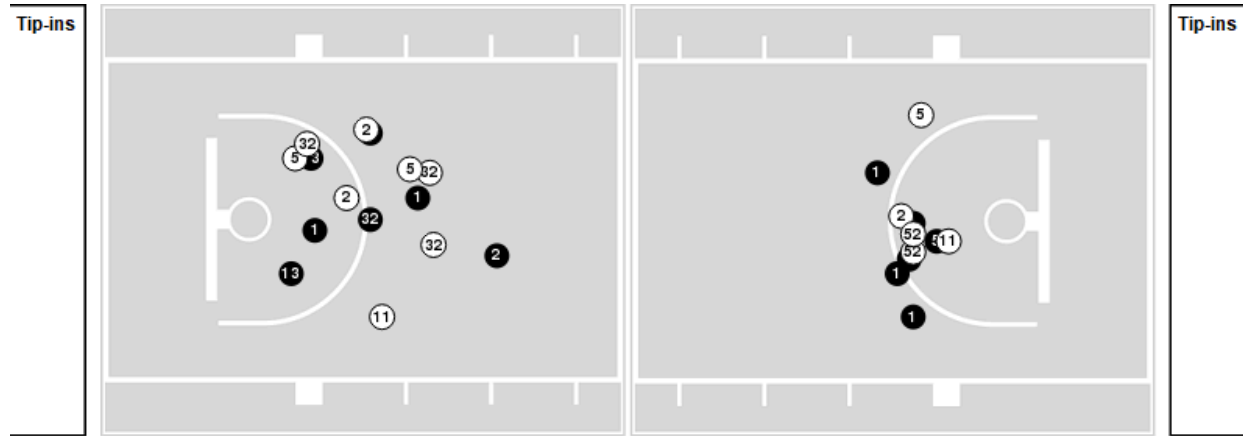

Shots in the Paint

● Made   ○ Missed   N - Player Number

Milwaukee	M/A	%
Field Goals	22/45	49
2 Points	13/28	46
3 Points	9/17	53
Free Throws	23/34	68

Milwaukee	M/A	%
Points in the Paint	26 (13/26)	50
Fast Break Points	16 (12/18)	67
Second Chance Points	6 (5/9)	56
Effective FG%	59