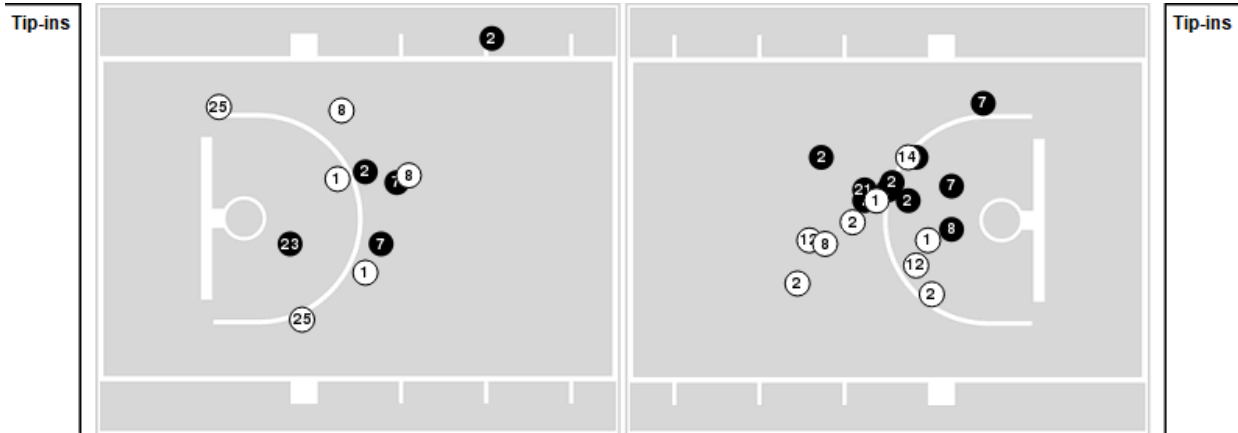

Shots in the Paint

● Made   ○ Missed   N - Player Number

NIU	M/A	%
Field Goals	23/57	40
2 Points	19/41	46
3 Points	4/16	25
Free Throws	15/21	71

NIU	M/A	%
Points in the Paint	30 (15/30)	50
Fast Break Points	7 (4/4)	100
Second Chance Points	11 (8/14)	57
Effective FG%	44