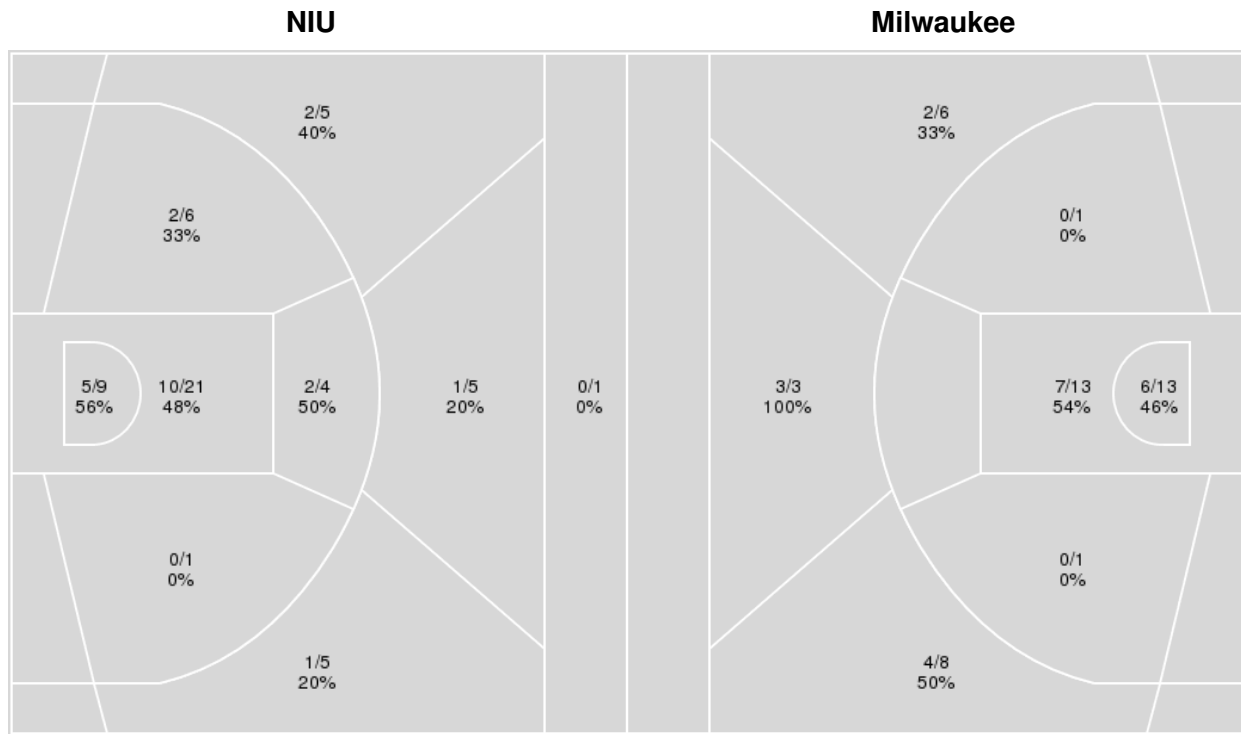

Officials: Michael McConnell, Tim Daley, Kelsey Reynolds

Players => All; FG Types => All ; Results => All ;

Players => All; FG Types => All ; Results => All ;

NIU	M/A	%
Field Goals	23/57	40
2 Points	19/41	46
3 Points	4/16	25
Free Throws	15/21	71

Milwaukee	M/A	%
Field Goals	22/45	49
2 Points	13/28	46
3 Points	9/17	53
Free Throws	23/34	68