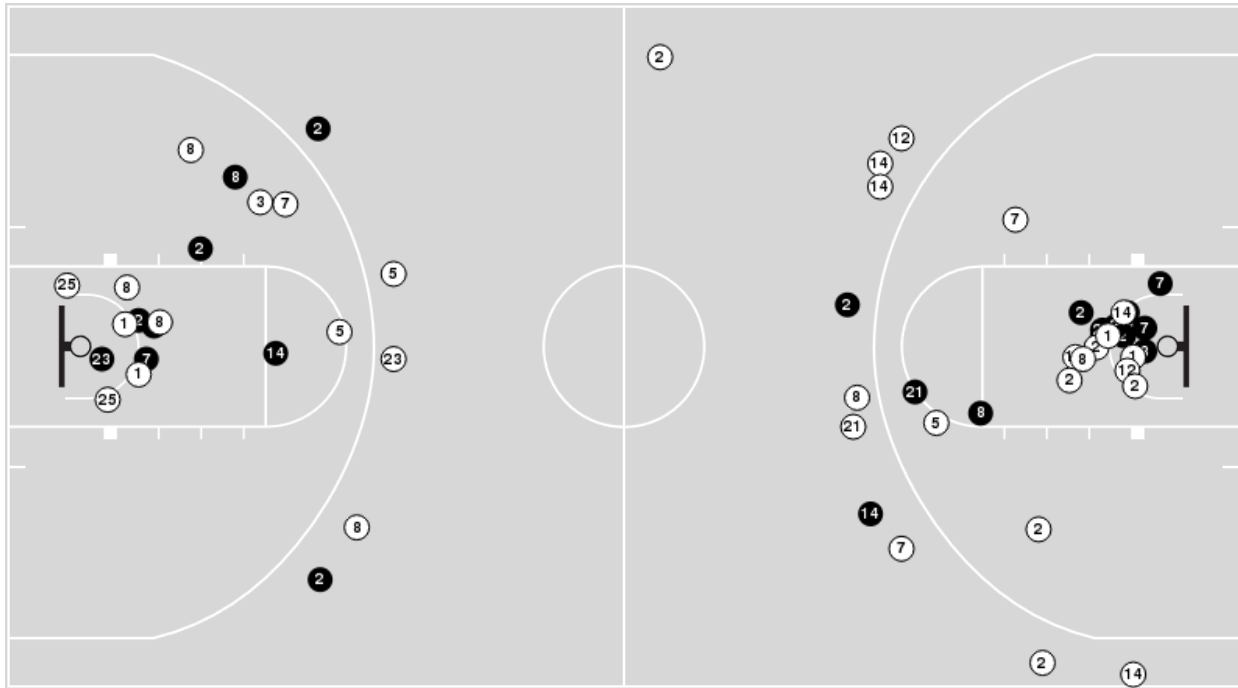

Officials: Michael McConnell, Tim Daley, Kelsey Reynolds

Players => All ; FG Types => All ; Results => All ;

NIU

All Field Goals