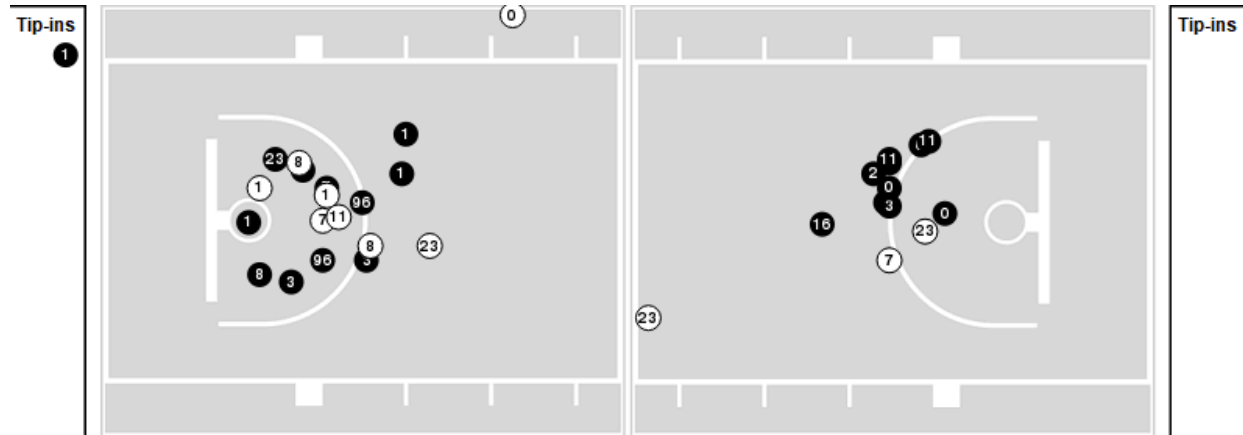

Officials: Kenneth Moreland, Mike O'Neill, John Washo

Players => All ; FG Types => All ; Results => All ;

NIU

All Field Goals

Shots in the Paint

● Made ○ Missed N - Player Number

| NIU | M/A | % |
|-------------|-------|----|
| Field Goals | 37/63 | 59 |
| 2 Points | 23/35 | 66 |
| 3 Points | 14/28 | 50 |
| Free Throws | 29/39 | 74 |